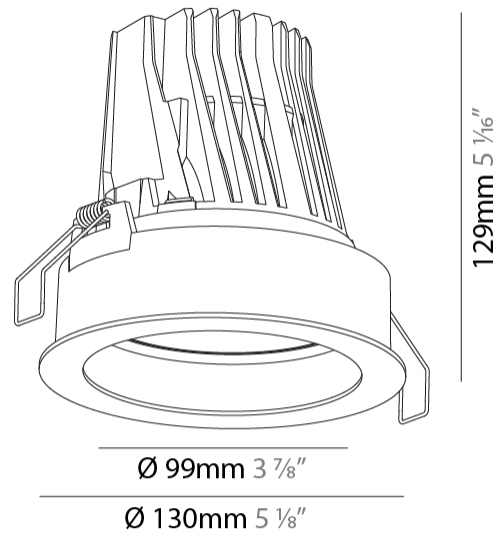

GENERAL

Series: Mechaniq Round Comfort
Brand: Prolicht
Division: Architectural
Mounting Type: Recessed
Mounting Location: Ceiling
Subcategory: Downlight

PHYSICAL

Shape: Round
Diameter (mm): 130
Diameter (in): 5 1/8
Height (mm): 129
Height (in): 5 1/16
Ceiling Thickness (mm): 10 / 12.5 / 15
Ceiling Thickness (in): 3/8 or 1/2 or 9/16
Min. Recessing Depth (mm): 160
Min. Recessing Depth (in): 6 5/16
Light Distribution: Adjustable / Downlight
Weight (kg): 0.707
Weight (lbs): 1.56
Fixture Finish: SSR / BKV / CWI / CRY / HAB / UFT / ITA / RUA / FTG / MYG / LOD / PUS / FRO / FUP / KIA / POP / BLS / SPG / MEY / GOH / GUM / CHC / COM / ABZ / JAG / OBR / MOS / ROR
Fixture Material: Aluminum Die Cast
Cut-out Measurements: 120mm / 4 3/4"

ELECTRICAL

Lamp Type: LED (Zhaga Standard)
Total Output Wattage (W): 12 / 15
Dimming: Tri-Mode (Non-Dimming and Phase Dimming (120Vac only) and 0-10V Dimming)
Driver Included: No
Driver Location: Recessed Housing
Driver Type: Constant Current - Universal
Housing: See components
Input Voltage (V): 120 - 277
Constant Current (MA): 350

LED

Number of LEDs: 1
Color Temperature (°K): 2700 / 3000 / 3500 / 4000
Max. Delivered Lumen (lm): 830 / 930 / 1010 / 1030
CRI: >90 CRI
Lamp Life (hrs): 50000

OPTICAL

Reflector°: 8
Adjustability: Rotational 355°; Tilt 30°

RATINGS AND CERTIFICATIONS

Certified By: Certified for North American Standards
IP rating: IP20