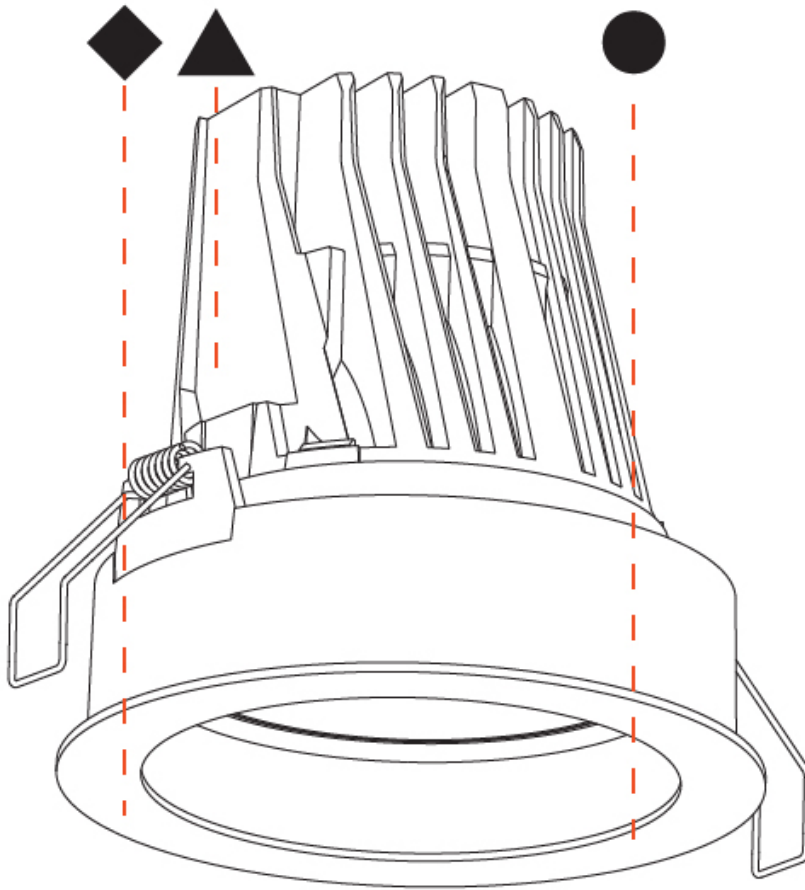

MECHANIQ ROUND COMFORT RECESSED

A35049-

PROJECT	_____
TYPE	_____
SPECIFIER	_____
QUANTITY	_____
DATE	_____