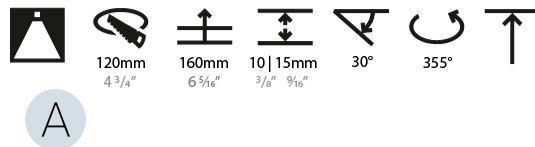

GENERAL

Series: Mechaniq Round Comfort
Brand: Prolicht
Division: Architectural
Mounting Type: Recessed
Mounting Location: Ceiling
Subcategory: Downlight

PHYSICAL

Shape: Round
Diameter (mm): 130
Diameter (in): 5 1/8
Height (mm): 129
Height (in): 5 1/16
Ceiling Thickness (mm): 10 / 12.5 / 15
Ceiling Thickness (in): 3/8 or 1/2 or 9/16
Min. Recessing Depth (mm): 160
Min. Recessing Depth (in): 6 5/16
Light Distribution: Adjustable / Downlight
Weight (kg): 0.707
Weight (lbs): 1.56
Fixture Finish: SSR / BKV / CWI / CRY / HAB / UFT / ITA / RUA / FTG / MYG / LOD / PUS / FRO / FUP / KIA / POP / BLS / SPG / MEY / GOH / GUM / CHC / COM / ABZ / JAG / OBR / MOS / ROR
Fixture Material: Aluminum Die Cast
Cut-out Measurements: 120mm / 4 3/4"

ELECTRICAL

Lamp Type: LED (Zhaga Standard)
Total Output Wattage (W): 12 / 15
Dimming: Tri-Mode (Non-Dimming and Phase Dimming (120Vac only) and 0-10V Dimming)
Driver Included: No
Driver Location: Recessed Housing
Driver Type: Constant Current - Universal
Housing: See components
Input Voltage (V): 120 - 277
Constant Current (MA): 350

LED

Number of LEDs: 1
Color Temperature (°K): 2700 / 3000 / 3500 / 4000
Max. Delivered Lumen (lm): 830 / 930 / 1010 / 1030
CRI: >90 CRI
Lamp Life (hrs): 50000

OPTICAL

Reflector°: 8
Adjustability: Rotational 355°; Tilt 30°

RATINGS AND CERTIFICATIONS

Certified By: Certified for North American Standards
IP rating: IP20