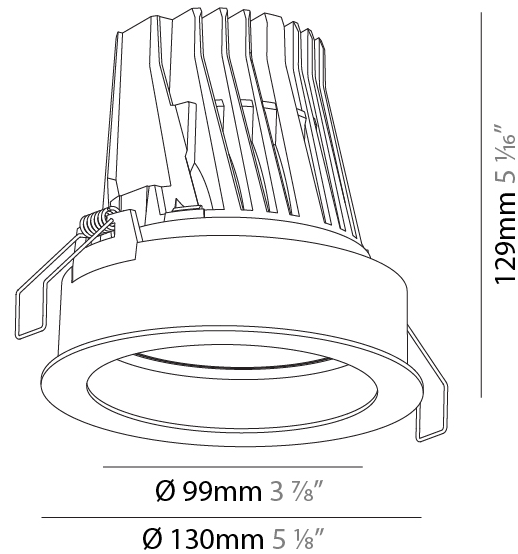

RATINGS AND CERTIFICATIONS

Certified By: Certified for North American Standards
IP rating: IP20