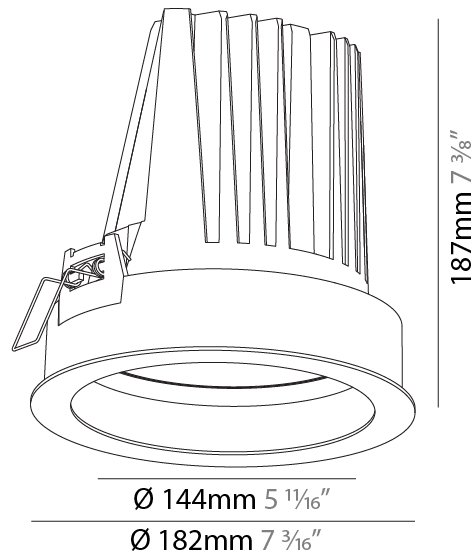

GENERAL

Series: Mechaniq Round Comfort
Brand: Prolicht
Division: Architectural
Mounting Type: Recessed
Mounting Location: Ceiling
Subcategory: Downlight

PHYSICAL

Shape: Round
Diameter (mm): 182
Diameter (in): 7 3/16
Height (mm): 187
Height (in): 7 3/8
Ceiling Thickness (mm): 10 / 12.5 / 15
Ceiling Thickness (in): 3/8 or 1/2 or 9/16
Min. Recessing Depth (mm): 210
Min. Recessing Depth (in): 8 1/4
Light Distribution: Adjustable / Downlight
Weight (kg): 1.736
Weight (lbs): 3.83
Fixture Finish: SSR / BKV / CWI / CRY / HAB / UFT / ITA / RUA / FTG / MYG / LOD / PUS / FRO / FUP / KIA / POP / BLS / SPG / MEY / GOH / GUM / CHC / COM / ABZ / JAG / OBR / MOS / ROR
Fixture Material: Aluminum Die Cast
Cut-out Measurements: 177mm / 6 15/16"

ELECTRICAL

Lamp Type: LED (Zhaga Standard)
Total Output Wattage (W): 21.2
Dimming: Tri-Mode (Non-Dimming and Phase Dimming (120Vac only) and 0-10V Dimming)
Driver Included: No
Driver Location: Recessed Housing
Driver Type: Constant Current - Universal
Housing: See components
Input Voltage (V): 120 - 277
Constant Current (MA): 700

LED

Number of LEDs: 1
Color Temperature (°K): 2700 / 3000 / 3500 / 4000
Max. Delivered Lumen (lm): 1440 / 1490 / 1568 / 1600
CRI: >90 CRI
Lamp Life (hrs): 50000

OPTICAL

Reflector°: 8
Adjustability: Rotational 355°; Tilt 30°

RATINGS AND CERTIFICATIONS

Certified By: Certified for North American Standards
IP rating: IP20

177mm 6 15/16"	210mm 8 1/4"	10 | 15mm 3/8" | 9/16"	30°	355°		
A