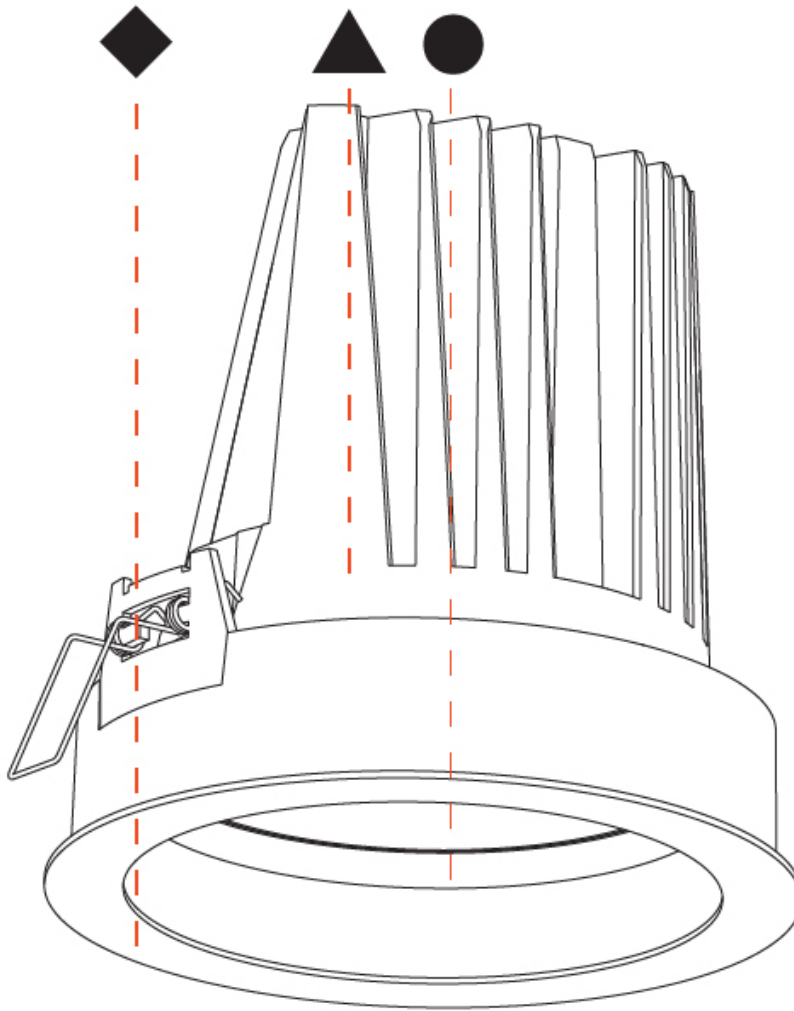

MECHANIQ ROUND COMFORT RECESSED

A35055-

PROJECT _____

TYPE _____

SPECIFIER _____

QUANTITY _____

DATE _____