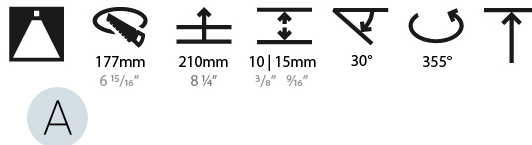

GENERAL

Series: Mechaniq Round Comfort
Brand: Prolicht
Division: Architectural
Mounting Type: Recessed
Mounting Location: Ceiling
Subcategory: Downlight

PHYSICAL

Shape: Round
Diameter (mm): 182
Diameter (in): 7 3/16
Height (mm): 187
Height (in): 7 3/8
Ceiling Thickness (mm): 10 / 12.5 / 15
Ceiling Thickness (in): 3/8 or 1/2 or 9/16
Min. Recessing Depth (mm): 210
Min. Recessing Depth (in): 8 1/4
Light Distribution: Adjustable / Downlight
Weight (kg): 1.736
Weight (lbs): 3.83
Fixture Finish: SSR / BKV / CWI / CRY / HAB / UFT / ITA / RUA / FTG / MYG / LOD / PUS / FRO / FUP / KIA / POP / BLS / SPG / MEY / GOH / GUM / CHC / COM / ABZ / JAG / OBR / MOS / ROR
Fixture Material: Aluminum Die Cast
Cut-out Measurements: 177mm / 6 15/16"

ELECTRICAL

Lamp Type: LED (Zhaga Standard)
Total Output Wattage (W): 41.9
Dimming: Tri-Mode (Non-Dimming and Phase Dimming (120Vac only) and 0-10V Dimming)
Driver Included: No
Driver Location: Recessed Housing
Driver Type: Constant Current - Universal
Housing: See components
Input Voltage (V): 120 - 277
Constant Current (MA): 1050

LED

Number of LEDs: 1
Color Temperature (°K): 2700 / 3000 / 3500 / 4000
Max. Delivered Lumen (lm): 4030 / 4130 / 4342 / 4430
CRI: >90 CRI
Lamp Life (hrs): 50000

OPTICAL

Reflector°: 12 / 24 / 40

RATINGS AND CERTIFICATIONS

Certified By: Certified for North American Standards
IP rating: IP20