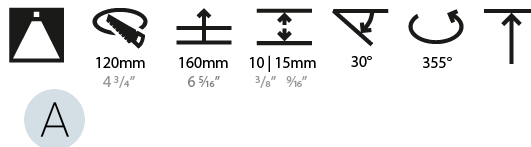

RATINGS AND CERTIFICATIONS

Certified By: Certified for North American Standards
IP rating: IP20